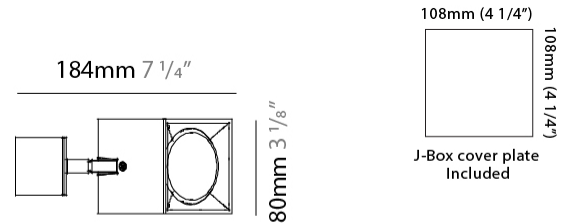

PROJECT	_____
TYPE	_____
SPECIFIER	_____
QUANTITY	_____
DATE	_____

DAU SINGLE SURFACE

D92019-

base number   Finish
Options

1. To build a product code in our configurator select the specify button on the base model # product page
2. To build a manual product code on this datasheet choose from the options listed below in blue font and add the suffix to the base model #

GENERAL

Series: Dau _____
Subseries: Dau Single _____
Brand: Milan _____
Division: Design _____
Mounting Type: Surface _____
Subcategory: Spots _____

PHYSICAL

Shape: Cube _____
Length (mm): 80 _____
Length (in): 3 1/8 _____
Width (mm): 83 _____
Width (in): 3 1/4 _____
Height (mm): 80 _____
Height (in): 3 1/8 _____
Max. Overall Height (mm): 160 _____
Max. Overall Height (in): 6 5/16 _____
Light Distribution: Adjustable / Direct _____
Weight (kg): 0.82 _____
Weight (lbs): 1.81 _____
Fixture Finish: [BAL](#) / [MWL](#) / [BSL](#) _____
Fixture Material: Extruded Aluminum _____

ELECTRICAL

Number of Lamps: 1 _____
Lamp Type: LED Retrofit _____
Lamp Shape: MR16 _____
Bulb Included: Bulb Not Included _____
Max. Wattage Per Lamp (W): 4 _____
Lamp Base: GU10 _____
Input Voltage (V): 120 _____

LED

OPTICAL

RATINGS AND CERTIFICATIONS

Certified By: Certified for North American Standards _____
IP rating: IP20 _____