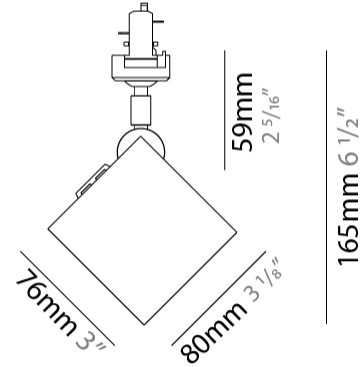

DAU SINGLE TRACK

D96048R9-

base number Finish
Options

1. To build a product code in our configurator select the specify button on the base model # product page
2. To build a manual product code on this datasheet choose from the options listed below in blue font and add the suffix to the base model #

GENERAL

Series: Dau
Subseries: Dau Single
Brand: Milan
Division: Design
Mounting Type: Track
Mounting Location: Ceiling
Subcategory: Spots

PHYSICAL

Shape: Cube
Width (mm): 80
Width (in): 3 1/8
Height (mm): 165
Height (in): 6 1/2
Light Distribution: Adjustable / Direct
Fixture Finish: BAL / MWL / BSL
Fixture Material: Extruded Aluminum

ELECTRICAL

Number of Lamps: 1
Lamp Type: LED
Total Output Wattage (W): 9.3
Dimming: Phase Dimming (120Vac Only)
Input Voltage (V): 120

LED

Number of LEDs: 1
Color Temperature (°K): 3000
Max. Delivered Lumen (lm): 956
CRI: >90 CRI
Lamp Life (hrs): 50000

OPTICAL

RATINGS AND CERTIFICATIONS

Certified By: Certified for North American Standards
IP rating: IP20

PROJECT
TYPE
SPECIFIER
QUANTITY
DATE

80mm 3 1/8"